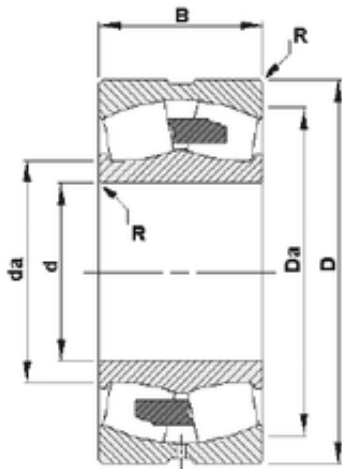

IMPORTED BEARING OF AMERICA CORP.

130 mm x 230 mm x 80 mm 130 mm x 230 mm
x 80 mm Timken 23226YM spherical roller
bearings

Bearing No. 23226YM

Size	130x230x80 mm
Bore Diameter	130 mm
Outer Diameter	230 mm
Width	80 mm
d	130 mm
D	230 mm
B	80 mm
C	80 mm
R	2,5 mm
Da	211 mm
da	151 mm

23226YM Bearing 2D drawings and 3D CAD models