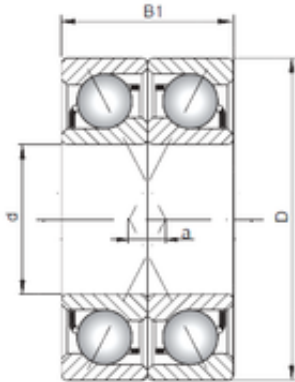

## ISO 7226 CDF angular contact ball bearings

Bearing No. 7226 CDF

Size	130x230x80 mm
Bore Diameter	130 mm
Outer Diameter	230 mm
Width	80 mm
d	130 mm
D	230 mm
B1	80 mm
Angle ( )	15 °
a	8,2 mm

7226 CDF Bearing 2D drawings and 3D CAD models