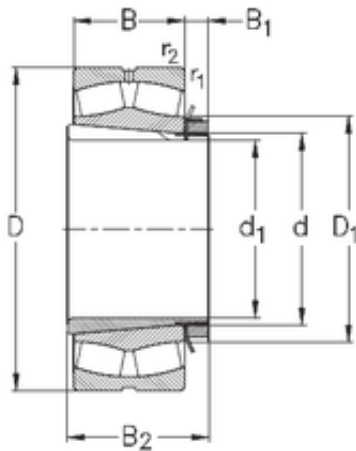

IMPORTED BEARING OF AMERICA CORP.

130 mm x 230 mm x 80 mm 130 mm x 230 mm
x 80 mm NKE 23226-K-MB-W33+H2326
spherical roller bearings

Bearing No. 23226-K-MB-W33+H2326

23226-K-MB-W33+H2326 Bearing 2D drawings and 3D
CAD models

Size	130x230x80 mm
Bore Diameter	130 mm
Outer Diameter	230 mm
Width	80 mm
d	130 mm
d1	115 mm
D	230 mm
B	80 mm
C	80 mm
r1 min.	3 mm
r2 min.	3 mm
B1	23 mm
B2	121 mm
D1	165 mm
Weight	20,25 Kg
Basic dynamic load rating (C)	636 kN
Basic static load rating (C0)	948 kN
Limiting speed	2600 r/min
Calculation factor (e)	0,35
Calculation factor (Y0)	1,8
Calculation factor (Y1)	1,9