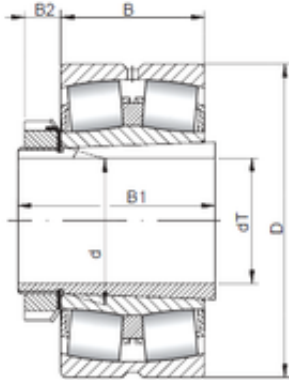

## IMPORTED BEARING OF AMERICA CORP.

170 mm x 360 mm x 120 mm 170 mm x 360 mm  
x 120 mm Loyal 22334 KCW33+H2334 spherical  
roller bearings

Bearing No. 22334 KCW33+H2334

Size	170x360x120 mm
Bore Diameter	170 mm
Outer Diameter	360 mm
Width	120 mm
d	170 mm
d1	150 mm
D	360 mm
B	120 mm
C	120 mm
B1	154 mm
B2	29 mm
Weight	58,2 Kg
Basic dynamic load rating (C)	1540 kN
Basic static load rating (C0)	2160 kN
(Grease) Lubrication Speed	950 r/min

22334 KCW33+H2334 Bearing 2D drawings and 3D  
CAD models