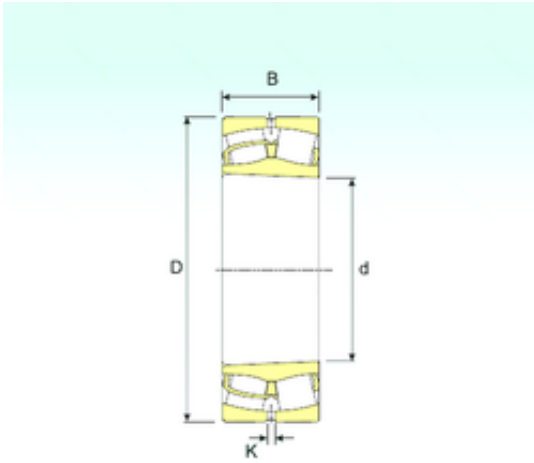

## IMPORTED BEARING OF AMERICA CORP.

170 mm x 360 mm x 120 mm 170 mm x 360 mm  
x 120 mm ISB 22334 KVA spherical roller bearings

Bearing No. 22334 KVA

Size	170x360x120 mm
Bore Diameter	170 mm
Outer Diameter	360 mm
Width	120 mm
d	170 mm
D	360 mm
B	120 mm
C	120 mm
K	9 mm
Weight	61 Kg
Basic dynamic load rating (C)	1725 kN
Basic static load rating (C0)	2117 kN
(Grease) Lubrication Speed	1377 r/min

22334 KVA Bearing 2D drawings and 3D CAD models