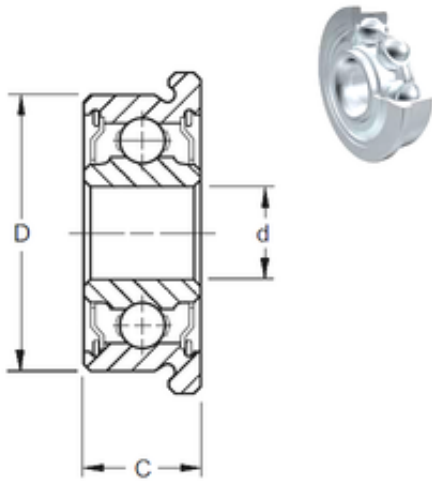

IMPORTED BEARING OF AMERICA CORP.

17 mm x 30 mm x 7 mm 17 mm x 30 mm x 7 mm ZEN F61903-2Z deep groove ball bearings

Bearing No. F61903-2Z

Size	17x30x7 mm
Bore Diameter	17 mm
Outer Diameter	30 mm
Width	7 mm
d	17 mm
D	30 mm
B	7 mm
C	7 mm
Basic dynamic load rating (C)	4,588 kN
Basic static load rating (C0)	2,565 kN
(Grease) Lubrication Speed	23000 r/min

F61903-2Z Bearing 2D drawings and 3D CAD models