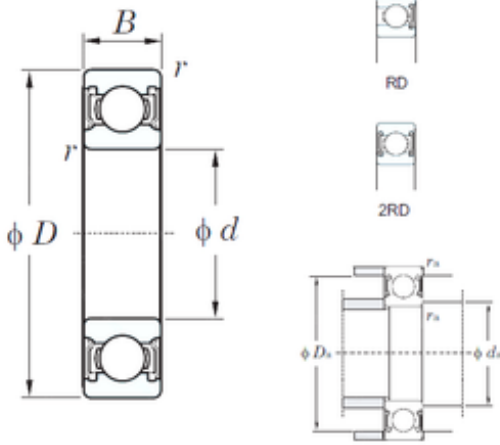

IMPORTED BEARING OF AMERICA CORP.

17 mm x 30 mm x 7 mm 17 mm x 30 mm x 7 mm KOYO 6903-2RD deep groove ball bearings

Bearing No. 6903-2RD

Size	17x30x7 mm
Bore Diameter	17 mm
Outer Diameter	30 mm
Width	7 mm
d	17 mm
D	30 mm
B	7 mm
C	7 mm
r min.	0,3 mm
da min.	19 mm
da max	19,5 mm
Da max.	28 mm
ra max.	0,3 mm
Weight	0,018 Kg
Basic dynamic load rating (C)	4,6 kN
Basic static load rating (C0)	2,55 kN
(Grease) Lubrication Speed	21000 r/min

6903-2RD Bearing 2D drawings and 3D CAD models