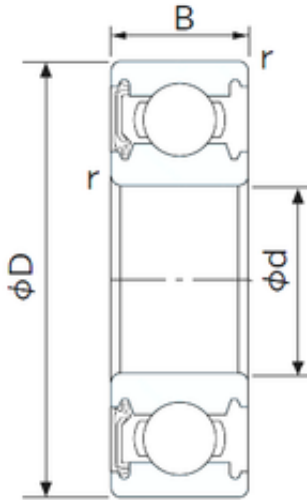

IMPORTED BEARING OF AMERICA CORP.

17 mm x 30 mm x 7 mm 17 mm x 30 mm x 7 mm NACHI 6903NKE deep groove ball bearings

Bearing No. 6903NKE

Size	17x30x7 mm
Bore Diameter	17 mm
Outer Diameter	30 mm
Width	7 mm
d	17 mm
D	30 mm
B	7 mm
C	7 mm
r min.	0.3 mm
da min.	19 mm
Da max.	28 mm
ra max.	0.3 mm
Weight	0.018 Kg
Basic dynamic load rating (C)	4,6 kN
Basic static load rating (C0)	2,55 kN
(Grease) Lubrication Speed	24000 r/min

6903NKE Bearing 2D drawings and 3D CAD models