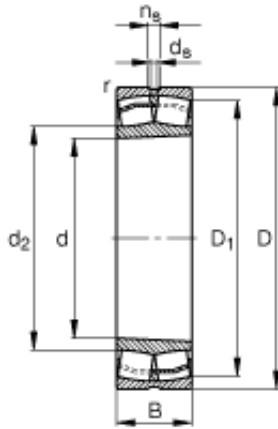

IMPORTED BEARING OF AMERICA CORP.

190 mm x 290 mm x 75 mm 190 mm x 290 mm
x 75 mm FAG 23038-E1-K-TVPB spherical roller
bearings

Bearing No. 23038-E1-K-TVPB

Size	190x290x75 mm
Bore Diameter	190 mm
Outer Diameter	290 mm
Width	75 mm
d	190 mm
D	290 mm
B	75 mm
D_1	264,5 mm
$D_{a \max}$	279,8 mm
d_2	211,9 mm
$d_{a \min}$	200,2 mm
d_s	8 mm
n_s	15 mm
$r_{a \max}$	2,1 mm
r_{\min}	2,1 mm
m	16,3 kg / Weight
C_r	1080000 N / Dynamic load rating (radial)
e	0,23
Y_1	2,98
Y_2	4,44
C_{0r}	1550000 N / Static load rating (radial)
Y_0	2,92

23038-E1-K-TVPB Bearing 2D drawings and 3D CAD
models

IMPORTED BEARING OF AMERICA CORP.

n_G	2490 1/min / Limiting speed
n_B	1690 1/min
C_{ur}	180000 N / Fatigue limit load, radial