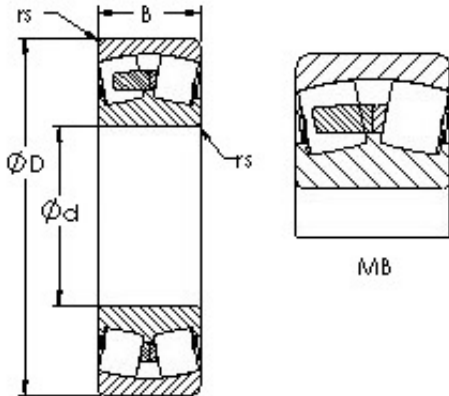

IMPORTED BEARING OF AMERICA CORP.

AST 23038MB spherical roller bearings

Bearing No. 23038MB

Size	190x290x75 mm
Bore Diameter	190 mm
Outer Diameter	290 mm
Width	75 mm
Bearing Type	straight bore
Bore Dia (d)	190.0000
Outer Dia (D)	290.0000
Width (B)	75.0000
Radius (min) (rs)	2.100
Dynamic Load Rating (Cr)	830,000
Static Load Rating (Cor)	1,470,000
Max Speed (Grease) (X000 RPM)	1
Max Speed (Oil) (X000 RPM)	1
Weight (g)	18,410.00
Material	52100 Chrome steel, or equivalent

23038MB Bearing 2D drawings and 3D CAD models