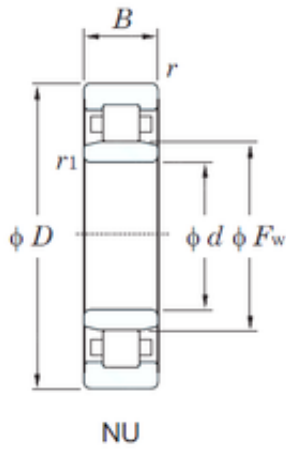

## IMPORTED BEARING OF AMERICA CORP.

200 mm x 420 mm x 80 mm 200 mm x 420 mm  
x 80 mm KOYO NU340 cylindrical roller bearings

Bearing No. NU340

Size	200x420x80 mm
Bore Diameter	200 mm
Outer Diameter	420 mm
Width	80 mm
d	200 mm
Fw	260 mm
D	420 mm
B	80 mm
C	80 mm
r min.	5 mm
r1 min.	5 mm
Weight	56.2 Kg
Basic dynamic load rating (C)	987 kN
Basic static load rating (C0)	1270 kN
(Grease) Lubrication Speed	1200 r/min
Bearing No.	NU340
r(min)	5
r1(min)	5
Cr	1220
C0r	1270
Cu	145
Grease lub.	1200
Oil lub.	1700
Ew	-
d1	-

NU340 Bearing 2D drawings and 3D CAD models