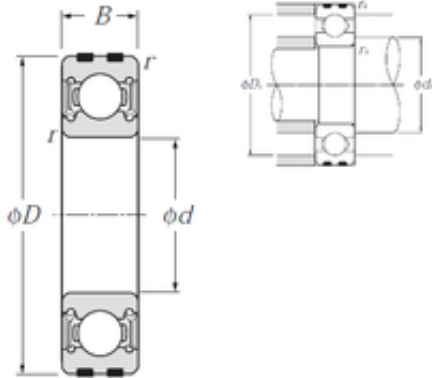

IMPORTED BEARING OF AMERICA CORP.

20 mm x 47 mm x 14 mm 20 mm x 47 mm x 14 mm NTN EC-6204LLU deep groove ball bearings

Bearing No. EC-6204LLU

Size	20x47x14 mm
Bore Diameter	20 mm
Outer Diameter	47 mm
Width	14 mm
d	20 mm
D	47 mm
B	14 mm
C	14 mm
r min.	1 mm
da min.	25 mm
da max	28 mm
Da max.	42 mm
ra max.	1 mm
Weight	0,101 Kg
Basic dynamic load rating (C)	12,8 kN
Basic static load rating (C0)	6,65 kN
Limiting speed	10 000 r/min

EC-6204LLU Bearing 2D drawings and 3D CAD models