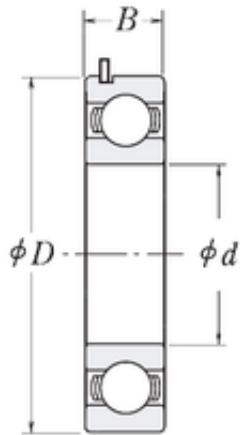

IMPORTED BEARING OF AMERICA CORP.

20 mm x 47 mm x 14 mm 20 mm x 47 mm x 14 mm FAG 573372A deep groove ball bearings

Bearing No. 573372A

| | |
|----------------|-------------|
| Size | 20x47x14 mm |
| Bore Diameter | 20 mm |
| Outer Diameter | 47 mm |
| Width | 14 mm |
| d | 20 mm |
| D | 47 mm |
| B | 14 mm |

573372A Bearing 2D drawings and 3D CAD models