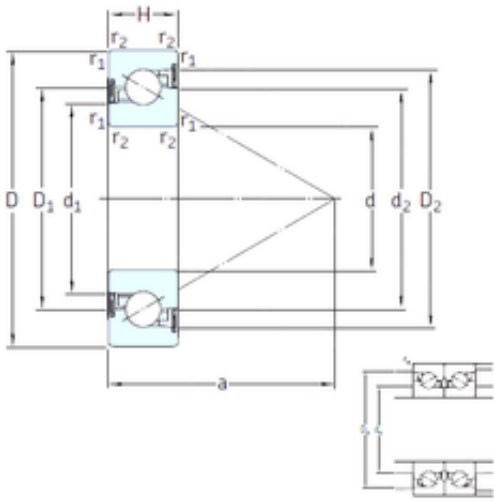

IMPORTED BEARING OF AMERICA CORP.

20 mm x 47 mm x 14 mm 20 mm x 47 mm x 14 mm SKF BSA 204 CG-2RZ thrust ball bearings

Bearing No. BSA 204 CG-2RZ

BSA 204 CG-2RZ Bearing 2D drawings and 3D CAD models

Size	20x47x14 mm
Bore Diameter	20 mm
Outer Diameter	47 mm
Width	14 mm
d	20 mm
D	47 mm
B	14 mm
C	14 mm
H	14 mm
a	40 mm
d1	28,5 mm
d2	34 mm
r1 min.	1 mm
r2 min.	1 mm
D1	34,6 mm
D2	40,7 mm
da min.	24 mm
Da max.	42 mm
ra max.	1 mm
Weight	0,12 Kg
Basic dynamic load rating (C)	22 kN
Basic static load rating (C0)	49 kN
(Grease) Lubrication Speed	9 500 r/min