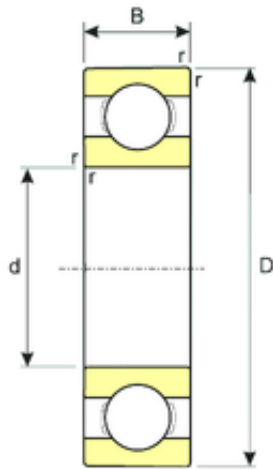

IMPORTED BEARING OF AMERICA CORP.

20 mm x 47 mm x 14 mm 20 mm x 47 mm x 14 mm ISB 6204 deep groove ball bearings

Bearing No. 6204

Size	20x47x14 mm
Bore Diameter	20 mm
Outer Diameter	47 mm
Width	14 mm
d	20 mm
D	47 mm
B	14 mm
C	14 mm
Weight	0,11 Kg
Basic dynamic load rating (C)	13,3 kN
Basic static load rating (C0)	6,5 kN
(Grease) Lubrication Speed	15300 r/min

6204 Bearing 2D drawings and 3D CAD models