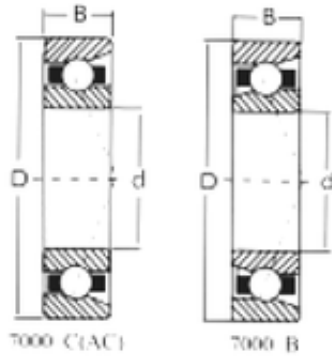

IMPORTED BEARING OF AMERICA CORP.

20 mm x 47 mm x 14 mm 20 mm x 47 mm x 14 mm Loyal 7204C angular contact ball bearings

Bearing No. 7204C

Size	20x47x14 mm
Bore Diameter	20 mm
Outer Diameter	47 mm
Width	14 mm
d	20 mm
D	47 mm
B	14 mm
C	14 mm

7204C Bearing 2D drawings and 3D CAD models