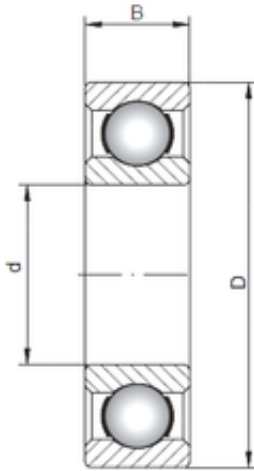

## IMPORTED BEARING OF AMERICA CORP.

25 mm x 47 mm x 12 mm 25 mm x 47 mm x 12 mm Loyal 6005 deep groove ball bearings

Bearing No. 6005

Size	25x47x12 mm
Bore Diameter	25 mm
Outer Diameter	47 mm
Width	12 mm
d	25 mm
D	47 mm
B	12 mm
C	12 mm
Weight	0,08 Kg
Basic dynamic load rating (C)	11,2 kN
Basic static load rating (C0)	6,55 kN
(Grease) Lubrication Speed	15000 r/min

6005 Bearing 2D drawings and 3D CAD models