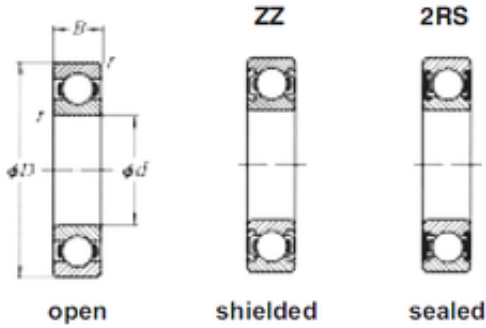

IMPORTED BEARING OF AMERICA CORP.

25 mm x 47 mm x 12 mm 25 mm x 47 mm x 12 mm Loyal 6005 deep groove ball bearings

Bearing No. 6005

Size	25x47x12 mm
Bore Diameter	25 mm
Outer Diameter	47 mm
Width	12 mm
d	25 mm
D	47 mm
B	12 mm
C	12 mm

6005 Bearing 2D drawings and 3D CAD models