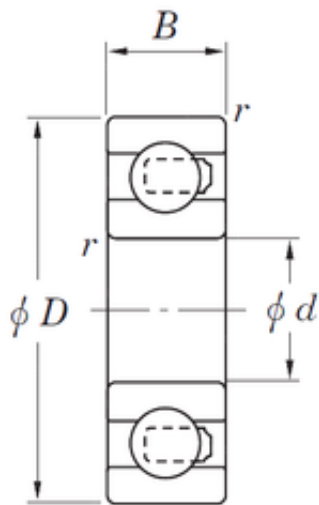

IMPORTED BEARING OF AMERICA CORP.

25 mm x 47 mm x 12 mm 25 mm x 47 mm x 12 mm KOYO 3NC6005MD4 deep groove ball bearings

Bearing No. 3NC6005MD4

Size	25x47x12 mm
Bore Diameter	25 mm
Outer Diameter	47 mm
Width	12 mm
d	25 mm
D	47 mm
B	12 mm
C	12 mm
r	0,6 mm

3NC6005MD4 Bearing 2D drawings and 3D CAD models