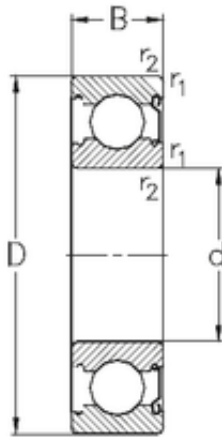

## IMPORTED BEARING OF AMERICA CORP.

25 mm x 47 mm x 12 mm 25 mm x 47 mm x 12 mm NKE 6005-Z deep groove ball bearings

Bearing No. 6005-Z

Size	25x47x12 mm
Bore Diameter	25 mm
Outer Diameter	47 mm
Width	12 mm
d	25 mm
D	47 mm
B	12 mm
C	12 mm
r1 min.	0,6 mm
r2 min.	0,6 mm
Weight	0,078 Kg
Basic dynamic load rating (C)	10,1 kN
Basic static load rating (C0)	5,9 kN

6005-Z Bearing 2D drawings and 3D CAD models