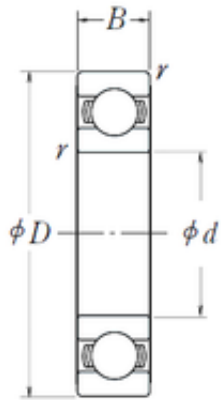

IMPORTED BEARING OF AMERICA CORP.

25 mm x 47 mm x 12 mm 25 mm x 47 mm x 12 mm NSK 6005L11 deep groove ball bearings

Bearing No. 6005L11

Size	25x47x12 mm
Bore Diameter	25 mm
Outer Diameter	47 mm
Width	12 mm
d	25 mm
D	47 mm
B	12 mm
C	12 mm
r min.	0,6 mm
Basic dynamic load rating (C)	10,1 kN

6005L11 Bearing 2D drawings and 3D CAD models