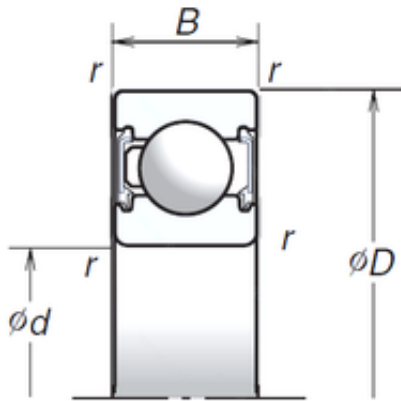

IMPORTED BEARING OF AMERICA CORP.

25 mm x 47 mm x 12 mm 25 mm x 47 mm x 12 mm NSK 6005T1XVV deep groove ball bearings

Bearing No. 6005T1XVV

Size	25x47x12 mm
Bore Diameter	25 mm
Outer Diameter	47 mm
Width	12 mm
d	25 mm
D	47 mm
B	12 mm
C	12 mm
r min.	0,6 mm
Basic dynamic load rating (C)	10,1 kN
Basic static load rating (C0)	5,85 kN

6005T1XVV Bearing 2D drawings and 3D CAD models