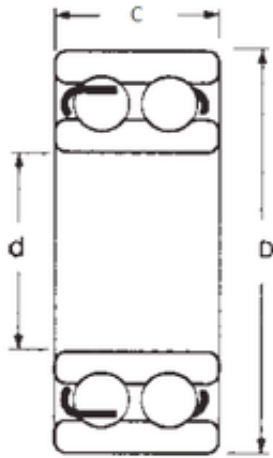

IMPORTED BEARING OF AMERICA CORP.

25 mm x 52 mm x 18 mm 25 mm x 52 mm x 18 mm FBJ 4205ZZ deep groove ball bearings

Bearing No. 4205ZZ

Size	25x52x18 mm
Bore Diameter	25 mm
Outer Diameter	52 mm
Width	18 mm
d	25 mm
D	52 mm
B	18 mm
C	18 mm
Weight	0,16 Kg
Basic dynamic load rating (C)	19 kN
Basic static load rating (C0)	14,6 kN

4205ZZ Bearing 2D drawings and 3D CAD models