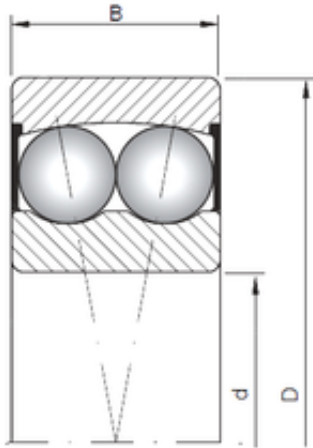

IMPORTED BEARING OF AMERICA CORP.

25 mm x 52 mm x 18 mm 25 mm x 52 mm x 18 mm Loyal 2205-2RS self aligning ball bearings

Bearing No. 2205-2RS

Size	25x52x18 mm
Bore Diameter	25 mm
Outer Diameter	52 mm
Width	18 mm
d	25 mm
D	52 mm
B	18 mm
C	18 mm
Weight	0,162 Kg
Basic dynamic load rating (C)	16,8 kN
Basic static load rating (C0)	4,4 kN

2205-2RS Bearing 2D drawings and 3D CAD models