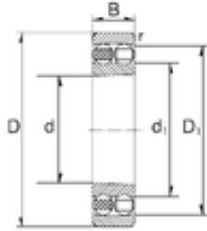

IMPORTED BEARING OF AMERICA CORP.

25 mm x 52 mm x 18 mm 25 mm x 52 mm x 18 mm ZEN 2205-2RS self aligning ball bearings

Bearing No. 2205-2RS

| | |
|-------------------------------|-------------|
| Size | 25x52x18 mm |
| Bore Diameter | 25 mm |
| Outer Diameter | 52 mm |
| Width | 18 mm |
| d | 25 mm |
| D | 52 mm |
| B | 18 mm |
| C | 18 mm |
| Weight | 0,165 Kg |
| Basic dynamic load rating (C) | 9,8 kN |
| Basic static load rating (C0) | 4,35 kN |

2205-2RS Bearing 2D drawings and 3D CAD models