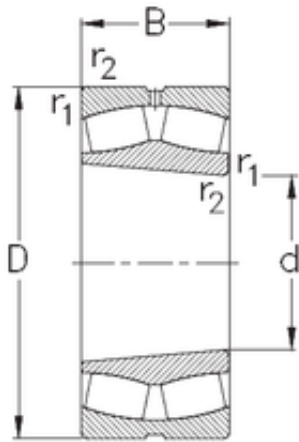

IMPORTED BEARING OF AMERICA CORP.

25 mm x 52 mm x 18 mm 25 mm x 52 mm x 18 mm NKE 22205-E-K-W33 spherical roller bearings

Bearing No. 22205-E-K-W33

| | |
|-------------------------------|-------------|
| Size | 25x52x18 mm |
| Bore Diameter | 25 mm |
| Outer Diameter | 52 mm |
| Width | 18 mm |
| d | 25 mm |
| D | 52 mm |
| B | 18 mm |
| C | 18 mm |
| r1 min. | 1 mm |
| r2 min. | 1 mm |
| Weight | 0,16 Kg |
| Basic dynamic load rating (C) | 46 kN |
| Basic static load rating (C0) | 46 kN |
| Limiting speed | 17000 r/min |
| Calculation factor (e) | 0,34 |
| Calculation factor (Y0) | 2 |
| Calculation factor (Y1) | 2 |

22205-E-K-W33 Bearing 2D drawings and 3D CAD models