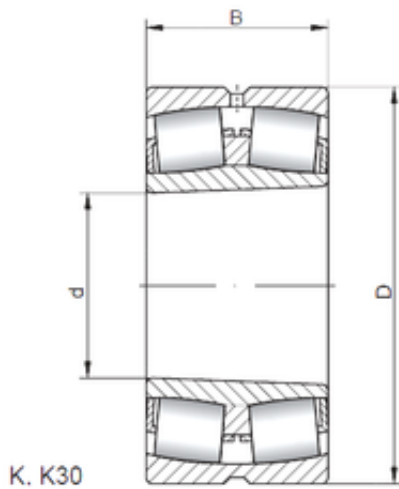

IMPORTED BEARING OF AMERICA CORP.

25 mm x 52 mm x 18 mm 25 mm x 52 mm x 18 mm ISO 22205 KW33 spherical roller bearings

Bearing No. 22205 KW33

Size	25x52x18 mm
Bore Diameter	25 mm
Outer Diameter	52 mm
Width	18 mm
d	25 mm
D	52 mm
B	18 mm
C	18 mm

22205 KW33 Bearing 2D drawings and 3D CAD models