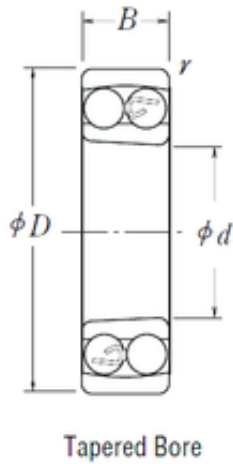

IMPORTED BEARING OF AMERICA CORP.

25 mm x 52 mm x 18 mm 25 mm x 52 mm x 18 mm FBJ 2205K self aligning ball bearings

Bearing No. 2205K

Size	25x52x18 mm
Bore Diameter	25 mm
Outer Diameter	52 mm
Width	18 mm
d	25 mm
D	52 mm
B	18 mm
C	18 mm
Weight	0,163 Kg
Basic dynamic load rating (C)	12,6 kN
Basic static load rating (C0)	3,5 kN
(Grease) Lubrication Speed	1200 r/min

2205K Bearing 2D drawings and 3D CAD models