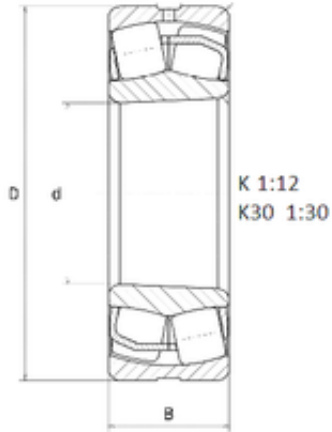

IMPORTED BEARING OF AMERICA CORP.

25,000 mm x 52,000 mm x 18,000 mm 25,000
mm x 52,000 mm x 18,000 mm SNR
22205EMKW33 spherical roller bearings

Bearing No. 22205EMKW33

Size	25x52x18 mm
Bore Diameter	25,000 mm
Outer Diameter	52,000 mm
Width	18,000 mm
d	25,000 mm
D	52,000 mm
B	18,000 mm
C	18,000 mm

22205EMKW33 Bearing 2D drawings and 3D CAD models