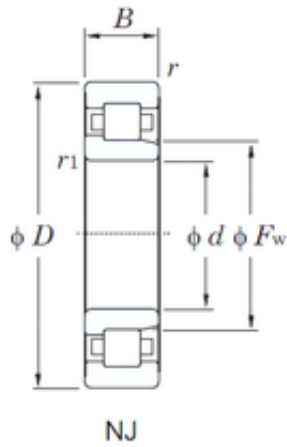

IMPORTED BEARING OF AMERICA CORP.

25 mm x 52 mm x 18 mm 25 mm x 52 mm x 18 mm KOYO NJ2205R cylindrical roller bearings

Bearing No. NJ2205R

Size	25x52x18 mm
Bore Diameter	25 mm
Outer Diameter	52 mm
Width	18 mm
d	25 mm
Fw	31.5 mm
D	52 mm
B	18 mm
C	18 mm
r min.	1 mm
r1 min.	0.6 mm
Weight	0.166 Kg
Basic dynamic load rating (C)	34.9 kN
Basic static load rating (C0)	34.6 kN
(Grease) Lubrication Speed	12000 r/min
Bearing No.	NJ2205R
r(min)	1
r1(min)	0.6
Cr	43.6
C0r	34.6
Cu	4.40
Grease lub.	12000
Oil lub.	15000
Ew	-
d1	-

NJ2205R Bearing 2D drawings and 3D CAD models

IMPORTED BEARING OF AMERICA CORP.

B1	-
B2	-
da(min)	-
db(min)	29
db(max)	31
dc(min)	-
dd(min)	-
Da(max)	47
Db(max)	-
Db(min)	-
ra(max)	1
rb(max)	0.6
(Refer.)Mass(kg)	0.169