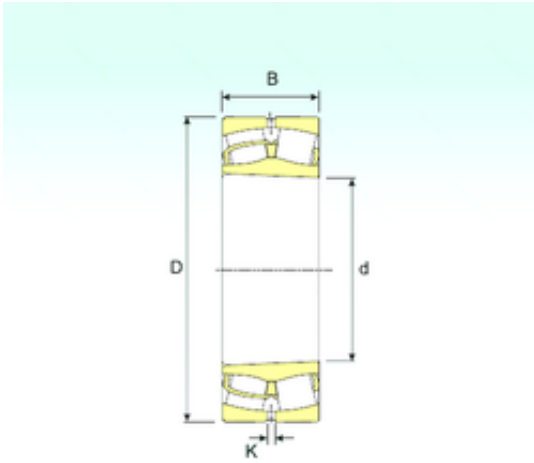

## IMPORTED BEARING OF AMERICA CORP.

22205 K Bearing 2D drawings and 3D CAD models

25 mm x 52 mm x 18 mm 25 mm x 52 mm x 18 mm ISB 22205 K spherical roller bearings

Bearing No. 22205 K

Size	25x52x18 mm
Bore Diameter	25 mm
Outer Diameter	52 mm
Width	18 mm
d	25 mm
D	52 mm
B	18 mm
C	18 mm
K	2 mm
Weight	0,26 Kg
Basic dynamic load rating (C)	48 kN
Basic static load rating (C0)	43 kN
(Grease) Lubrication Speed	13005 r/min