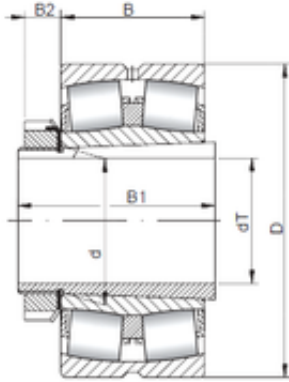

IMPORTED BEARING OF AMERICA CORP.

25 mm x 52 mm x 18 mm 25 mm x 52 mm x 18 mm Loyal 22205 KCW33+H305 spherical roller bearings

Bearing No. 22205 KCW33+H305

Size	25x52x18 mm
Bore Diameter	25 mm
Outer Diameter	52 mm
Width	18 mm
d	25 mm
d1	20 mm
D	52 mm
B	18 mm
C	18 mm
B1	29 mm
B2	8 mm
Weight	0,163 Kg
Basic dynamic load rating (C)	43,1 kN
Basic static load rating (C0)	44 kN
(Grease) Lubrication Speed	8500 r/min

22205 KCW33+H305 Bearing 2D drawings and 3D CAD models