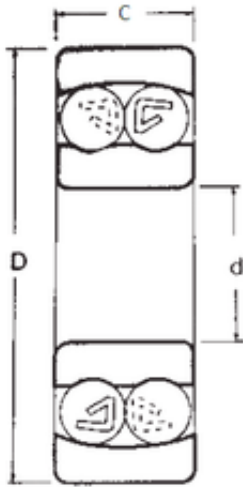

## IMPORTED BEARING OF AMERICA CORP.

25 mm x 52 mm x 18 mm 25 mm x 52 mm x 18 mm FBJ 2205 self aligning ball bearings

Bearing No. 2205

Size	25x52x18 mm
Bore Diameter	25 mm
Outer Diameter	52 mm
Width	18 mm
d	25 mm
D	52 mm
B	18 mm
C	18 mm
Weight	0,163 Kg
Basic dynamic load rating (C)	12,6 kN
Basic static load rating (C0)	3,5 kN
(Grease) Lubrication Speed	1200 r/min

2205 Bearing 2D drawings and 3D CAD models