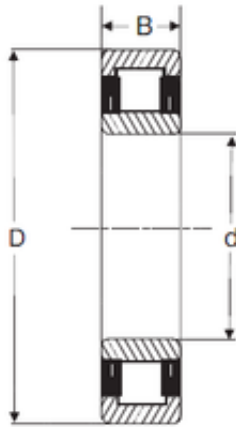

## IMPORTED BEARING OF AMERICA CORP.

25 mm x 52 mm x 18 mm 25 mm x 52 mm x 18 mm SIGMA NU 2205 cylindrical roller bearings

Bearing No. NU 2205

Dimensione	25x52x18 mm
Marchio	SIGMA
Diametro del foro	25 mm
Diametro esterno	52 mm
Larghezza	18 mm
d	25 mm
D	52 mm
B	18 mm
C	18 mm

NU 2205 Bearing 2D drawings and 3D CAD models