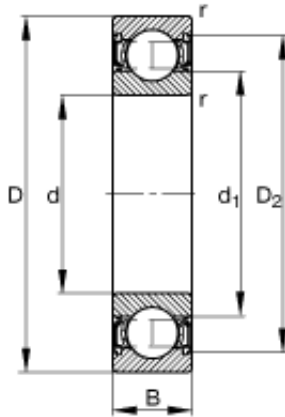

IMPORTED BEARING OF AMERICA CORP.

25 mm x 52 mm x 18 mm 25 mm x 52 mm x 18 mm FAG 62205-2RSR deep groove ball bearings

Bearing No. 62205-2RSR

Size	25x52x18 mm
Bore Diameter	25 mm
Outer Diameter	52 mm
Width	18 mm
d	25 mm
D	52 mm
B	18 mm
D ₂	45,4 mm
D _{a max}	46,4 mm
d ₁	33,5 mm
d _{a min}	30,6 mm
r _{a max}	1 mm
r _{min}	1 mm
m	0,157 kg / Weight
C _r	14900 N / Dynamic load rating (radial)
C _{0r}	7800 N / Static load rating (radial)
n _G	9000 1/min / Limiting speed
n _B	1/min / Reference speed
C _{ur}	395 N / Fatigue limit load, radial

62205-2RSR Bearing 2D drawings and 3D CAD models