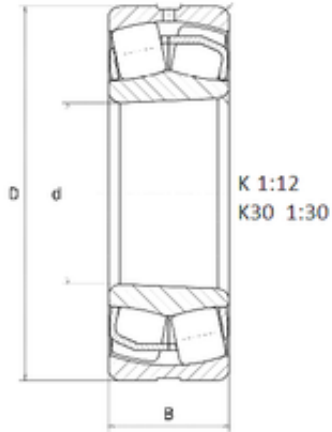

IMPORTED BEARING OF AMERICA CORP.

25,000 mm x 52,000 mm x 18,000 mm 25,000
mm x 52,000 mm x 18,000 mm SNR
22205EAKW33 spherical roller bearings

Bearing No. 22205EAKW33

Size	25x52x18 mm
Bore Diameter	25,000 mm
Outer Diameter	52,000 mm
Width	18,000 mm
d	25,000 mm
D	52,000 mm
B	18,000 mm
C	18,000 mm

22205EAKW33 Bearing 2D drawings and 3D CAD models