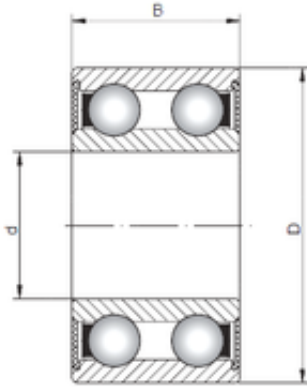

IMPORTED BEARING OF AMERICA CORP.

25 mm x 52 mm x 18 mm 25 mm x 52 mm x 18 mm Loyal 4205-2RS deep groove ball bearings

Bearing No. 4205-2RS

Size	25x52x18 mm
Bore Diameter	25 mm
Outer Diameter	52 mm
Width	18 mm
d	25 mm
D	52 mm
B	18 mm
C	18 mm
Weight	0,16 Kg
Basic dynamic load rating (C)	19 kN
Basic static load rating (C0)	14,6 kN

4205-2RS Bearing 2D drawings and 3D CAD models