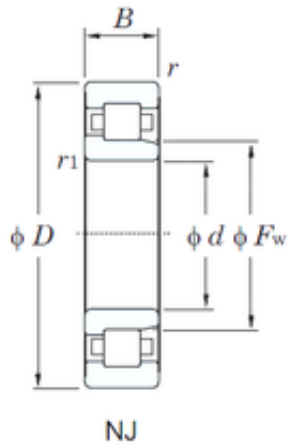

IMPORTED BEARING OF AMERICA CORP.

25 mm x 52 mm x 18 mm 25 mm x 52 mm x 18 mm KOYO NJ2205 cylindrical roller bearings

Bearing No. NJ2205

Size	25x52x18 mm
Bore Diameter	25 mm
Outer Diameter	52 mm
Width	18 mm
d	25 mm
Fw	32 mm
D	52 mm
B	18 mm
C	18 mm
r min.	1 mm
r1 min.	0.6 mm
Weight	0.163 Kg
Basic dynamic load rating (C)	23.7 kN
Basic static load rating (C0)	22.8 kN
(Grease) Lubrication Speed	12000 r/min
Bearing No.	NJ2205
r(min)	1
r1(min)	0.6
Cr	29.6
C0r	22.8
Cu	3.05
Grease lub.	12000
Oil lub.	16000
Ew	-
d1	-

NJ2205 Bearing 2D drawings and 3D CAD models

IMPORTED BEARING OF AMERICA CORP.

B1	-
B2	-
da(min)	-
db(min)	29
db(max)	31
dc(min)	-
dd(min)	-
Da(max)	47
Db(max)	-
Db(min)	-
ra(max)	1
rb(max)	0.6
(Refer.)Mass(kg)	0.169