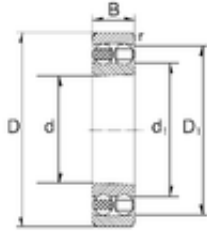

IMPORTED BEARING OF AMERICA CORP.

25 mm x 52 mm x 18 mm 25 mm x 52 mm x 18 mm ZEN S2205-2RS self aligning ball bearings

Bearing No. S2205-2RS

Size	25x52x18 mm
Bore Diameter	25 mm
Outer Diameter	52 mm
Width	18 mm
d	25 mm
D	52 mm
B	18 mm
C	18 mm
Weight	0,165 Kg
Basic dynamic load rating (C)	9,8 kN
Basic static load rating (C0)	4,35 kN

S2205-2RS Bearing 2D drawings and 3D CAD models