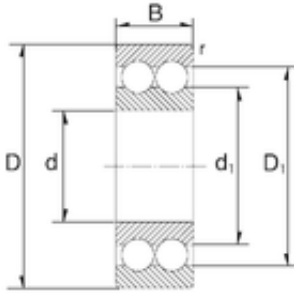

## IMPORTED BEARING OF AMERICA CORP.

35 mm x 80 mm x 34,9 mm 35 mm x 80 mm x 34,9 mm ZEN 3307-2RS angular contact ball bearings

Bearing No. 3307-2RS

Size	35x80x34.9 mm
Bore Diameter	35 mm
Outer Diameter	80 mm
Width	34,9 mm
d	35 mm
D	80 mm
B	34,9 mm
C	34,9 mm
Weight	0,816 Kg
Basic dynamic load rating (C)	51,2 kN
Basic static load rating (C0)	33,2 kN
(Grease) Lubrication Speed	5100 r/min

3307-2RS Bearing 2D drawings and 3D CAD models