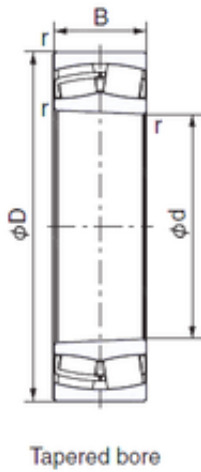

IMPORTED BEARING OF AMERICA CORP.

75 mm x 160 mm x 55 mm 75 mm x 160 mm x 55 mm NACHI 22315EXK cylindrical roller bearings

Bearing No. 22315EXK

Size	75x160x55 mm
Bore Diameter	75 mm
Outer Diameter	160 mm
Width	55 mm
d	75 mm
D	160 mm
B	55 mm
C	55 mm
r min.	2,1 mm
Weight	5,44 Kg
Basic dynamic load rating (C)	550 kN
Basic static load rating (C0)	475 kN
(Grease) Lubrication Speed	2800 r/min
(Oil) Lubrication Speed	3600 r/min
Calculation factor (e)	0,35
Calculation factor (Y0)	1,91
Calculation factor (Y1)	1,95

22315EXK Bearing 2D drawings and 3D CAD models