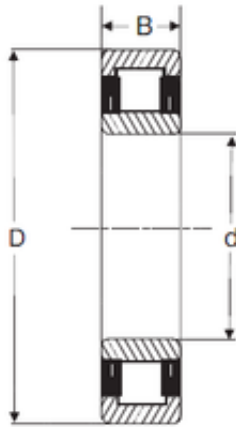

IMPORTED BEARING OF AMERICA CORP.

75 mm x 160 mm x 55 mm 75 mm x 160 mm x 55 mm SIGMA NU 2315 cylindrical roller bearings

Bearing No. NU 2315

Size	75x160x55 mm
Bore Diameter	75 mm
Outer Diameter	160 mm
Width	55 mm
d	75 mm
D	160 mm
B	55 mm
C	55 mm

NU 2315 Bearing 2D drawings and 3D CAD models