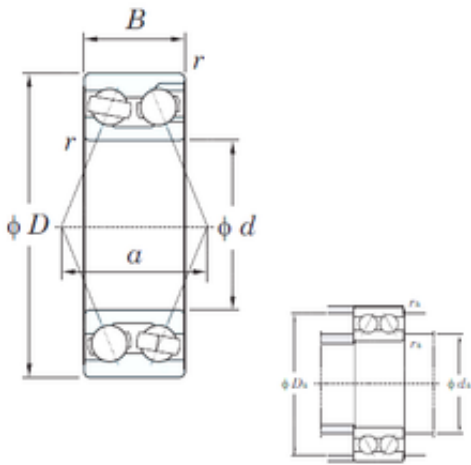

## IMPORTED BEARING OF AMERICA CORP.

3200 Bearing 2D drawings and 3D CAD models

SKF Koyo NTN NSK Snr Double Row Angular  
Contact Ball Bearing 3200 3201 3202 3203 3204  
3205 3206 3207 3208 3209 3210 3211 3212 3213  
3214 3215 3220

Bearing No. 3200

Size	10x30x14.3 mm
Bore Diameter	10 mm
Outer Diameter	30 mm
Width	14.3 mm
d	10 mm
D	30 mm
B	14.3 mm
C	14.3 mm
a	19.5 mm
r min.	0.6 mm
da min.	14.5 mm
Da max.	25.5 mm
ra max.	0.6 mm
Weight	0.052 Kg
Basic dynamic load rating (C)	7.35 kN
Basic static load rating (C0)	5.35 kN
(Grease) Lubrication Speed	15000 r/min
Bearing No.	3200
r(min)	0.6
Cr	9.15
C0r	5.35
Cu	0.280
Grease lub.	15000

## IMPORTED BEARING OF AMERICA CORP.

Oil lub.	20000
da(min)	14.5
da(max)	-
Da(max)	25.5
ra(max)	0.6
(Refer.)Mass(kg)	0.052